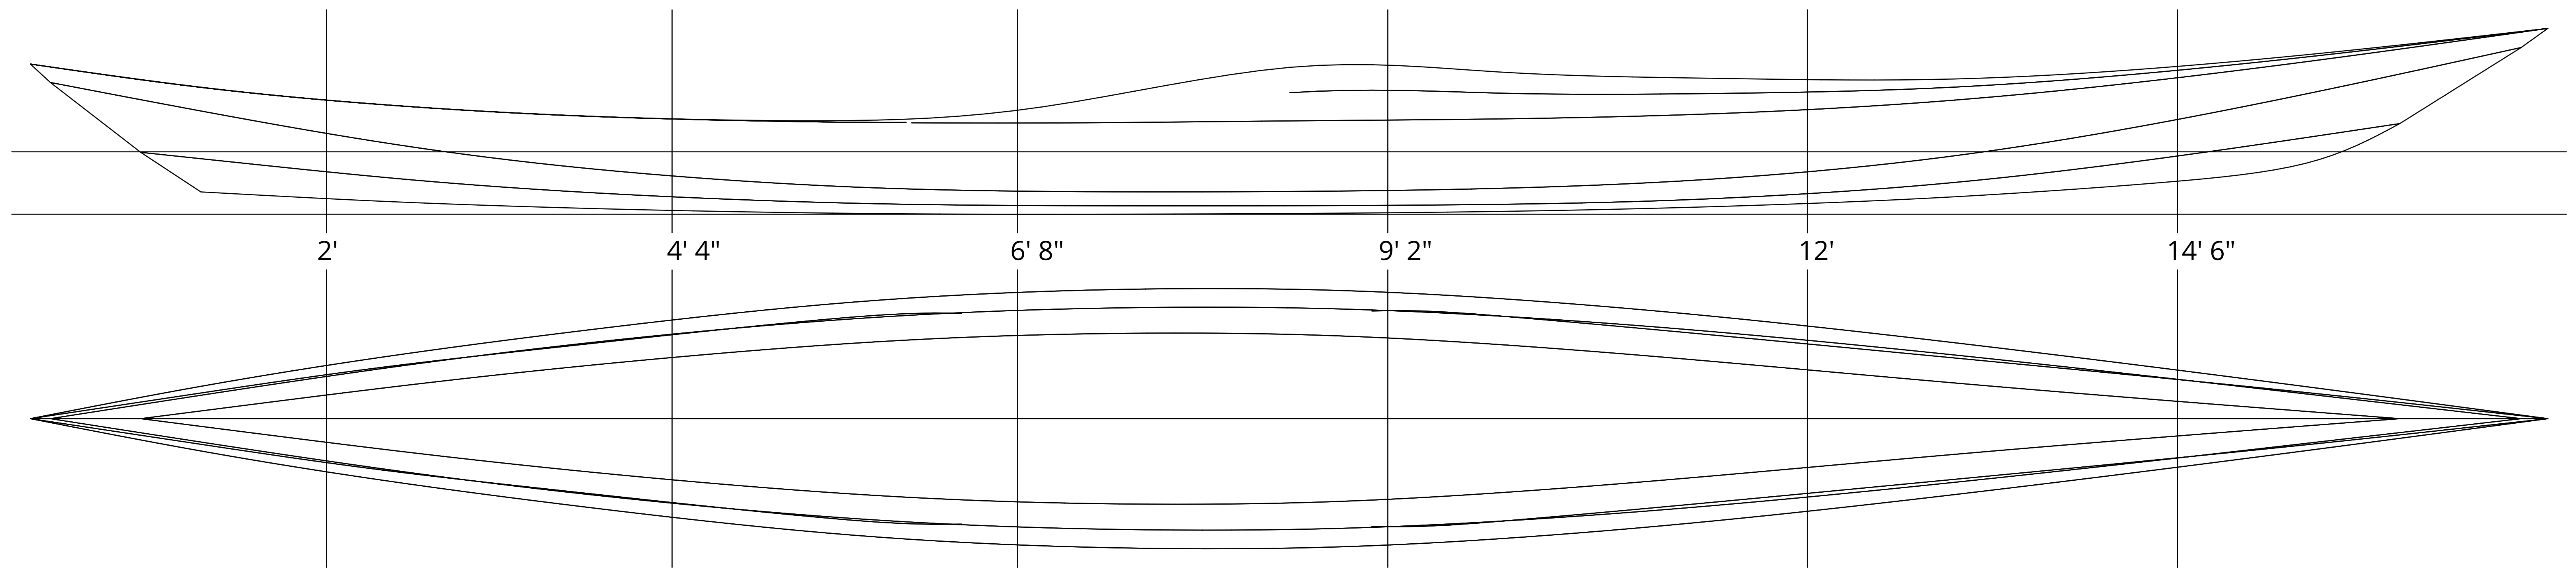

Siskiwit Bay MC - SOF

Plan Station Locations

- Distances from the stern.
- Station 1: 2 feet
- Station 2: 4 feet, 4 inches
- Station 3: 6 feet, 8 inches
- Station 4: 9 feet, 2 inches
- Station 5: 12 feet
- Station 6: 14 feet, 6 inches

Stern Stem

Keel fits into stem.

Bow Stem

Keel fits into stem.