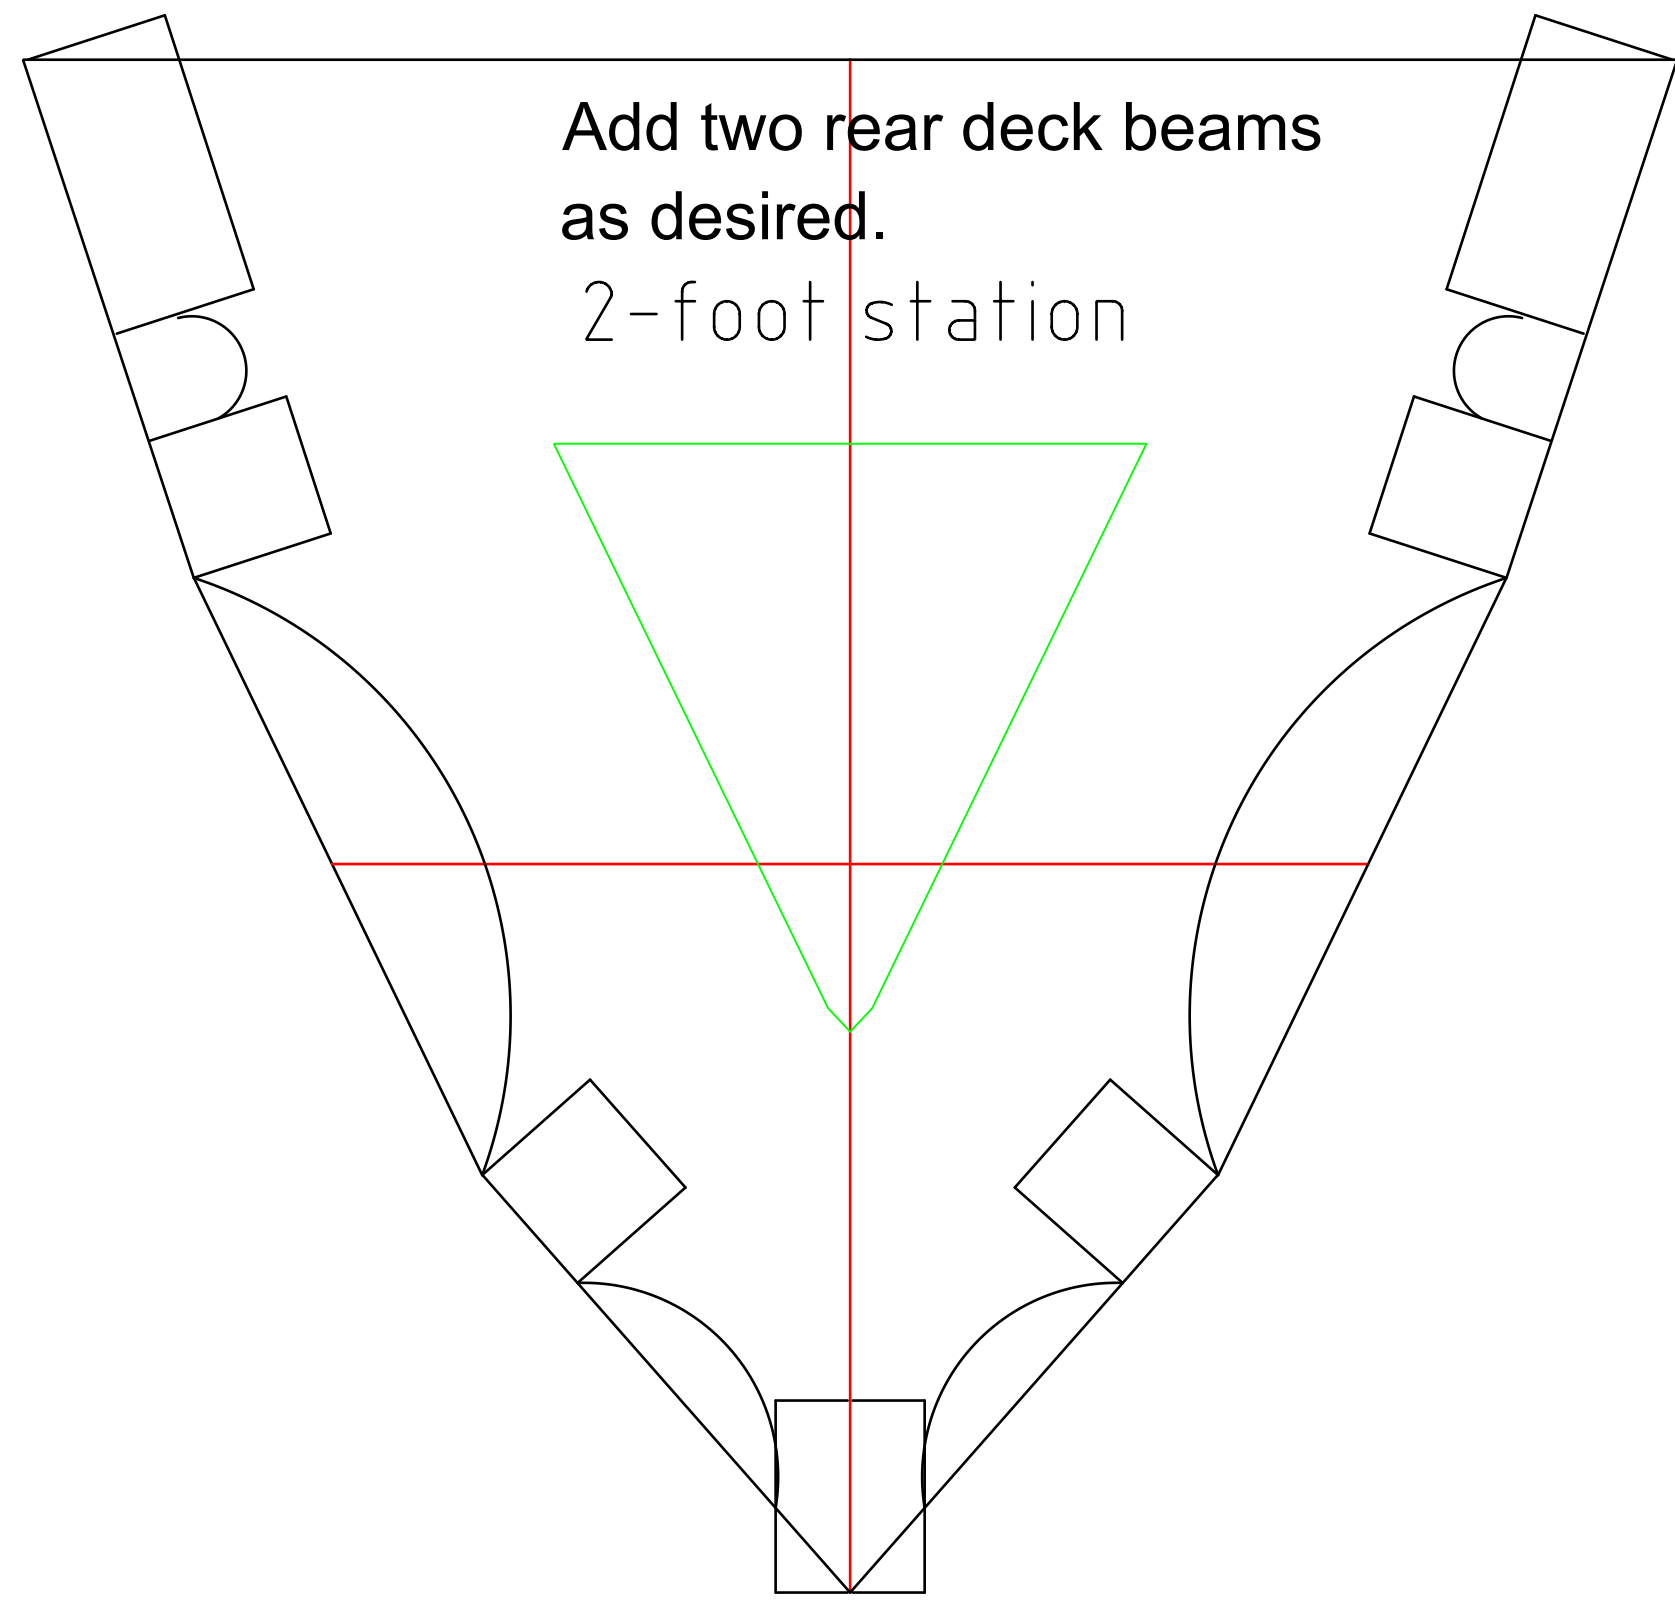

Siskiwit Bay MC - SOF

Plan Station Locations

- Distances from the stern.
- Station 1: 2 feet
- Station 2: 4 feet, 4 inches
- Station 3: 6 feet, 8 inches
- Station 4: 9 feet, 2 inches
- Station 5: 12 feet
- Station 6: 14 feet, 6 inches

Stern Stem

Keel fits into stem.

Bow Stem

Keel fits into stem.