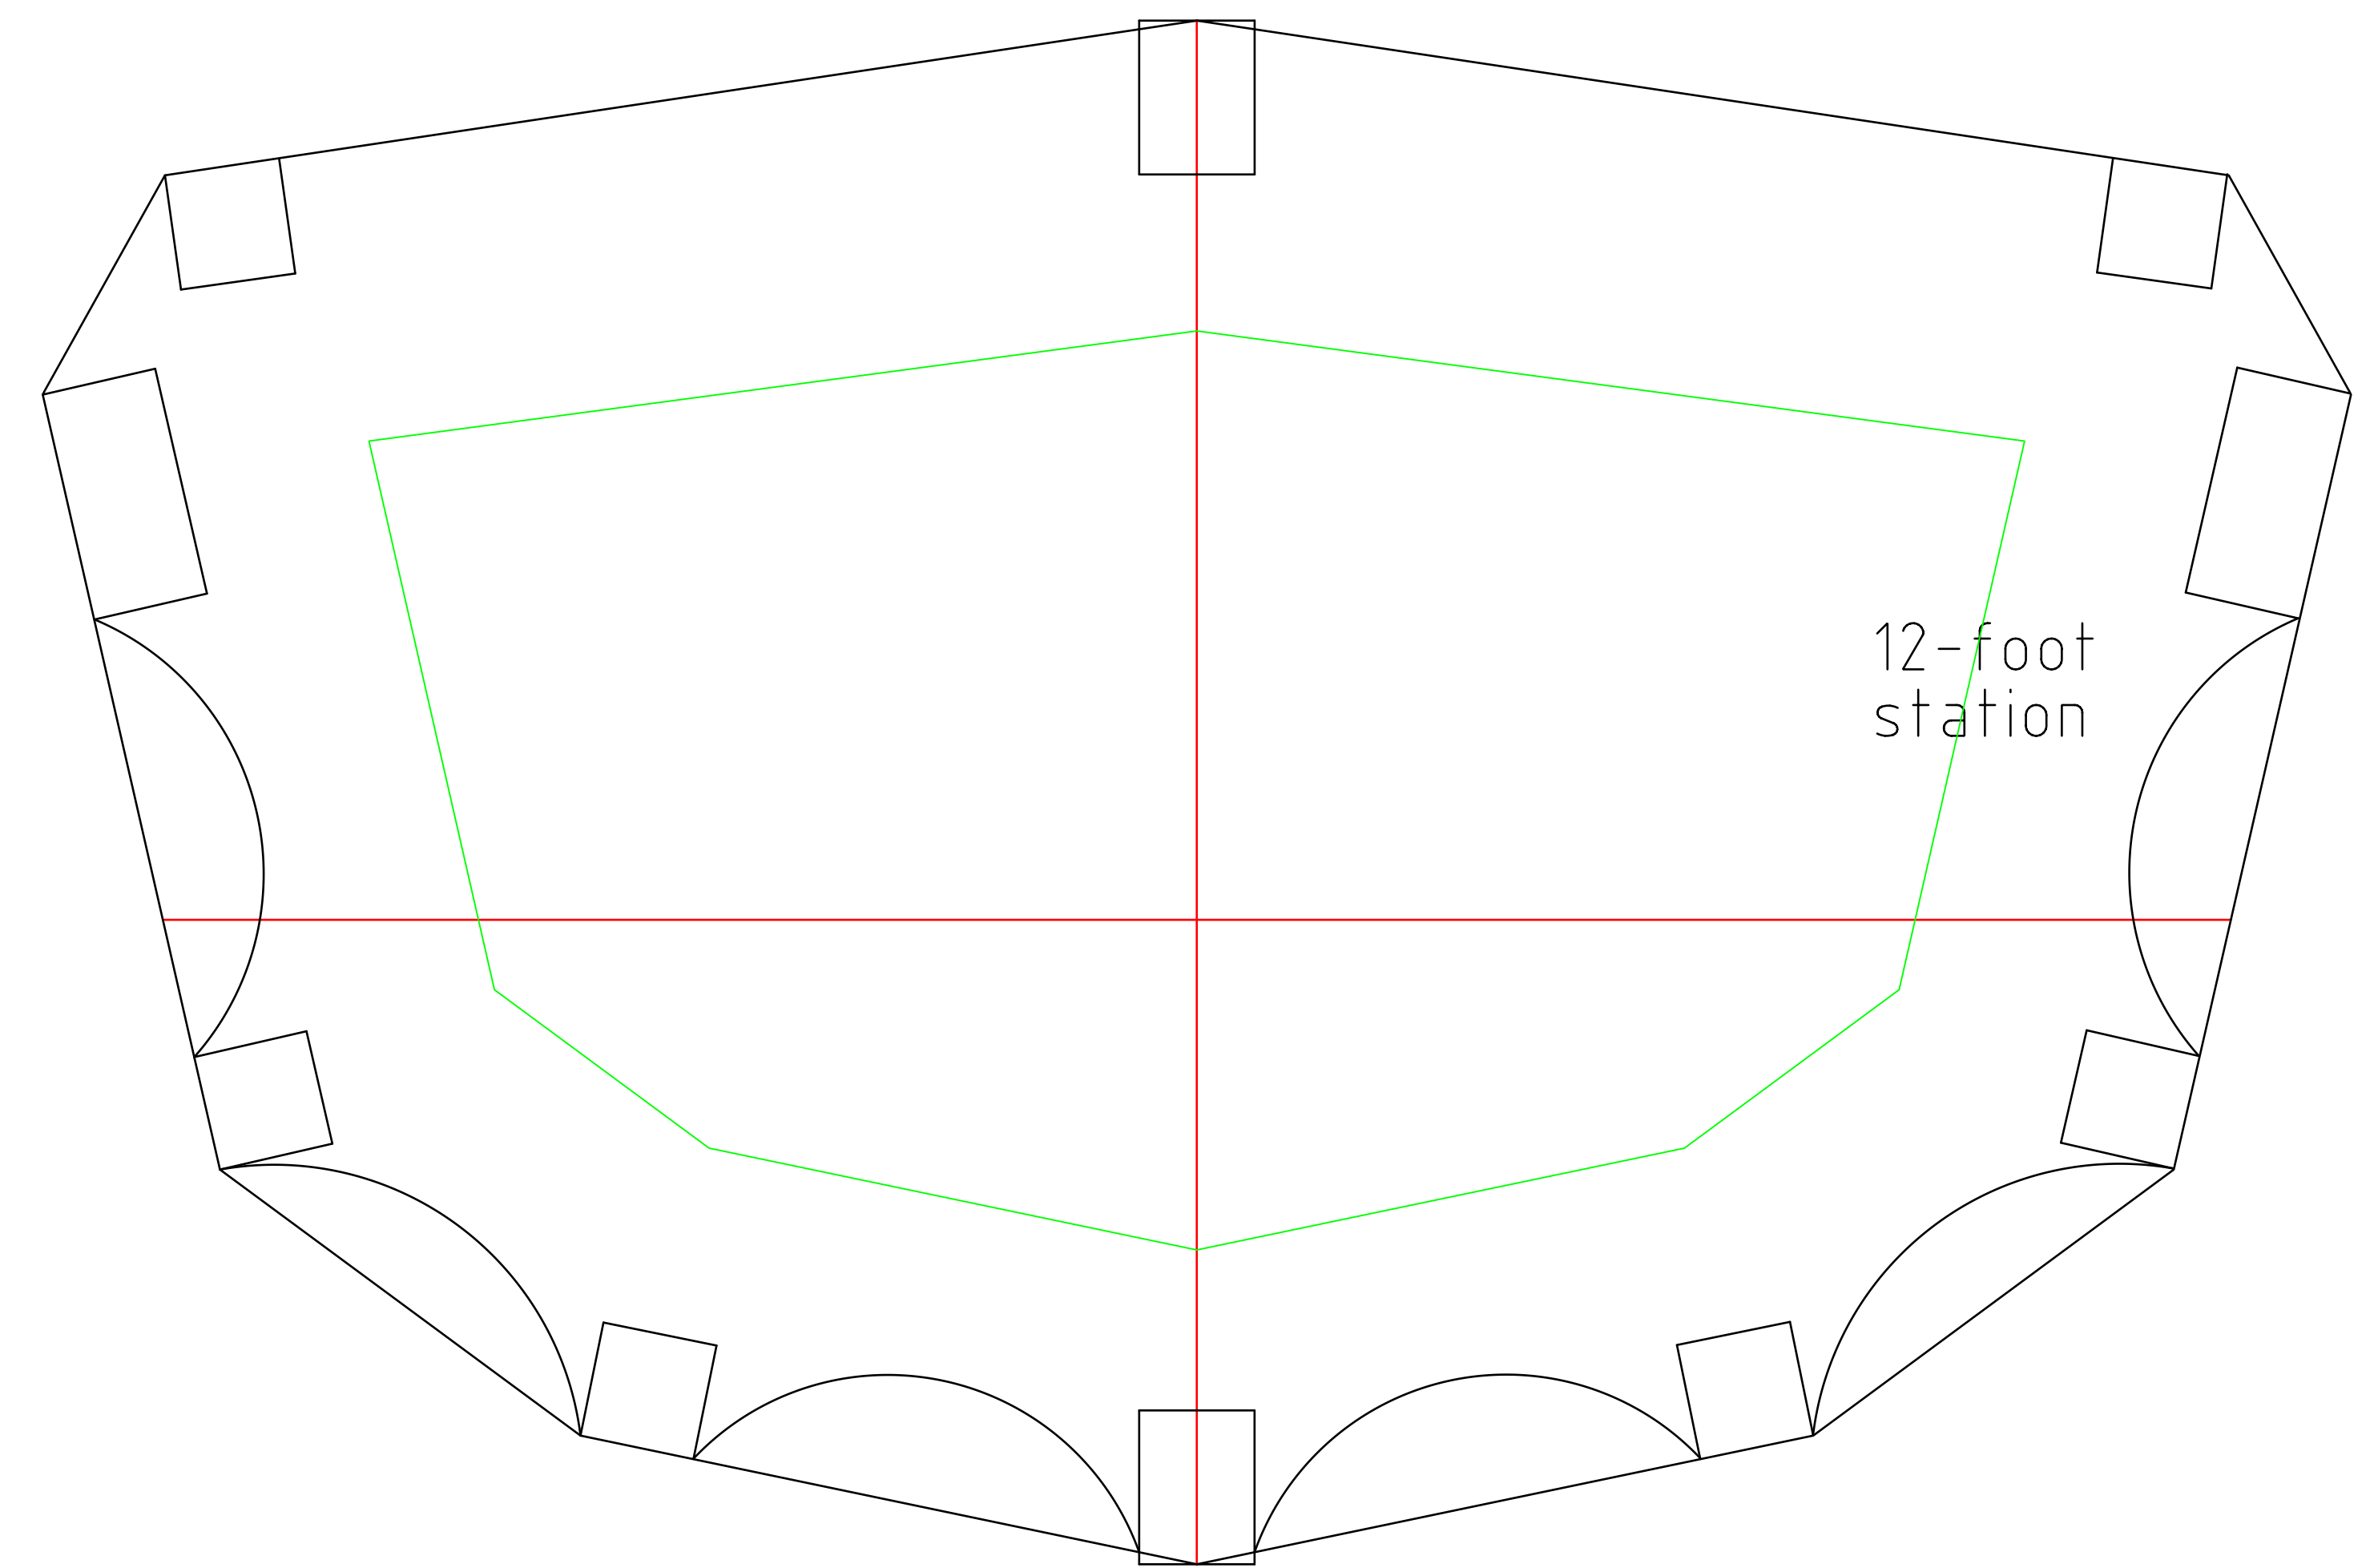

Siskiwit Bay MC - SOF

Plan Station Locations

- Distances from the stern.
- Station 1: 2 feet
- Station 2: 4 feet, 4 inches
- Station 3: 6 feet, 8 inches
- Station 4: 9 feet, 2 inches
- Station 5: 12 feet
- Station 6: 14 feet, 6 inches

Stern Stem

Keel fits into stem.

Bow Stem

Keel fits into stem.