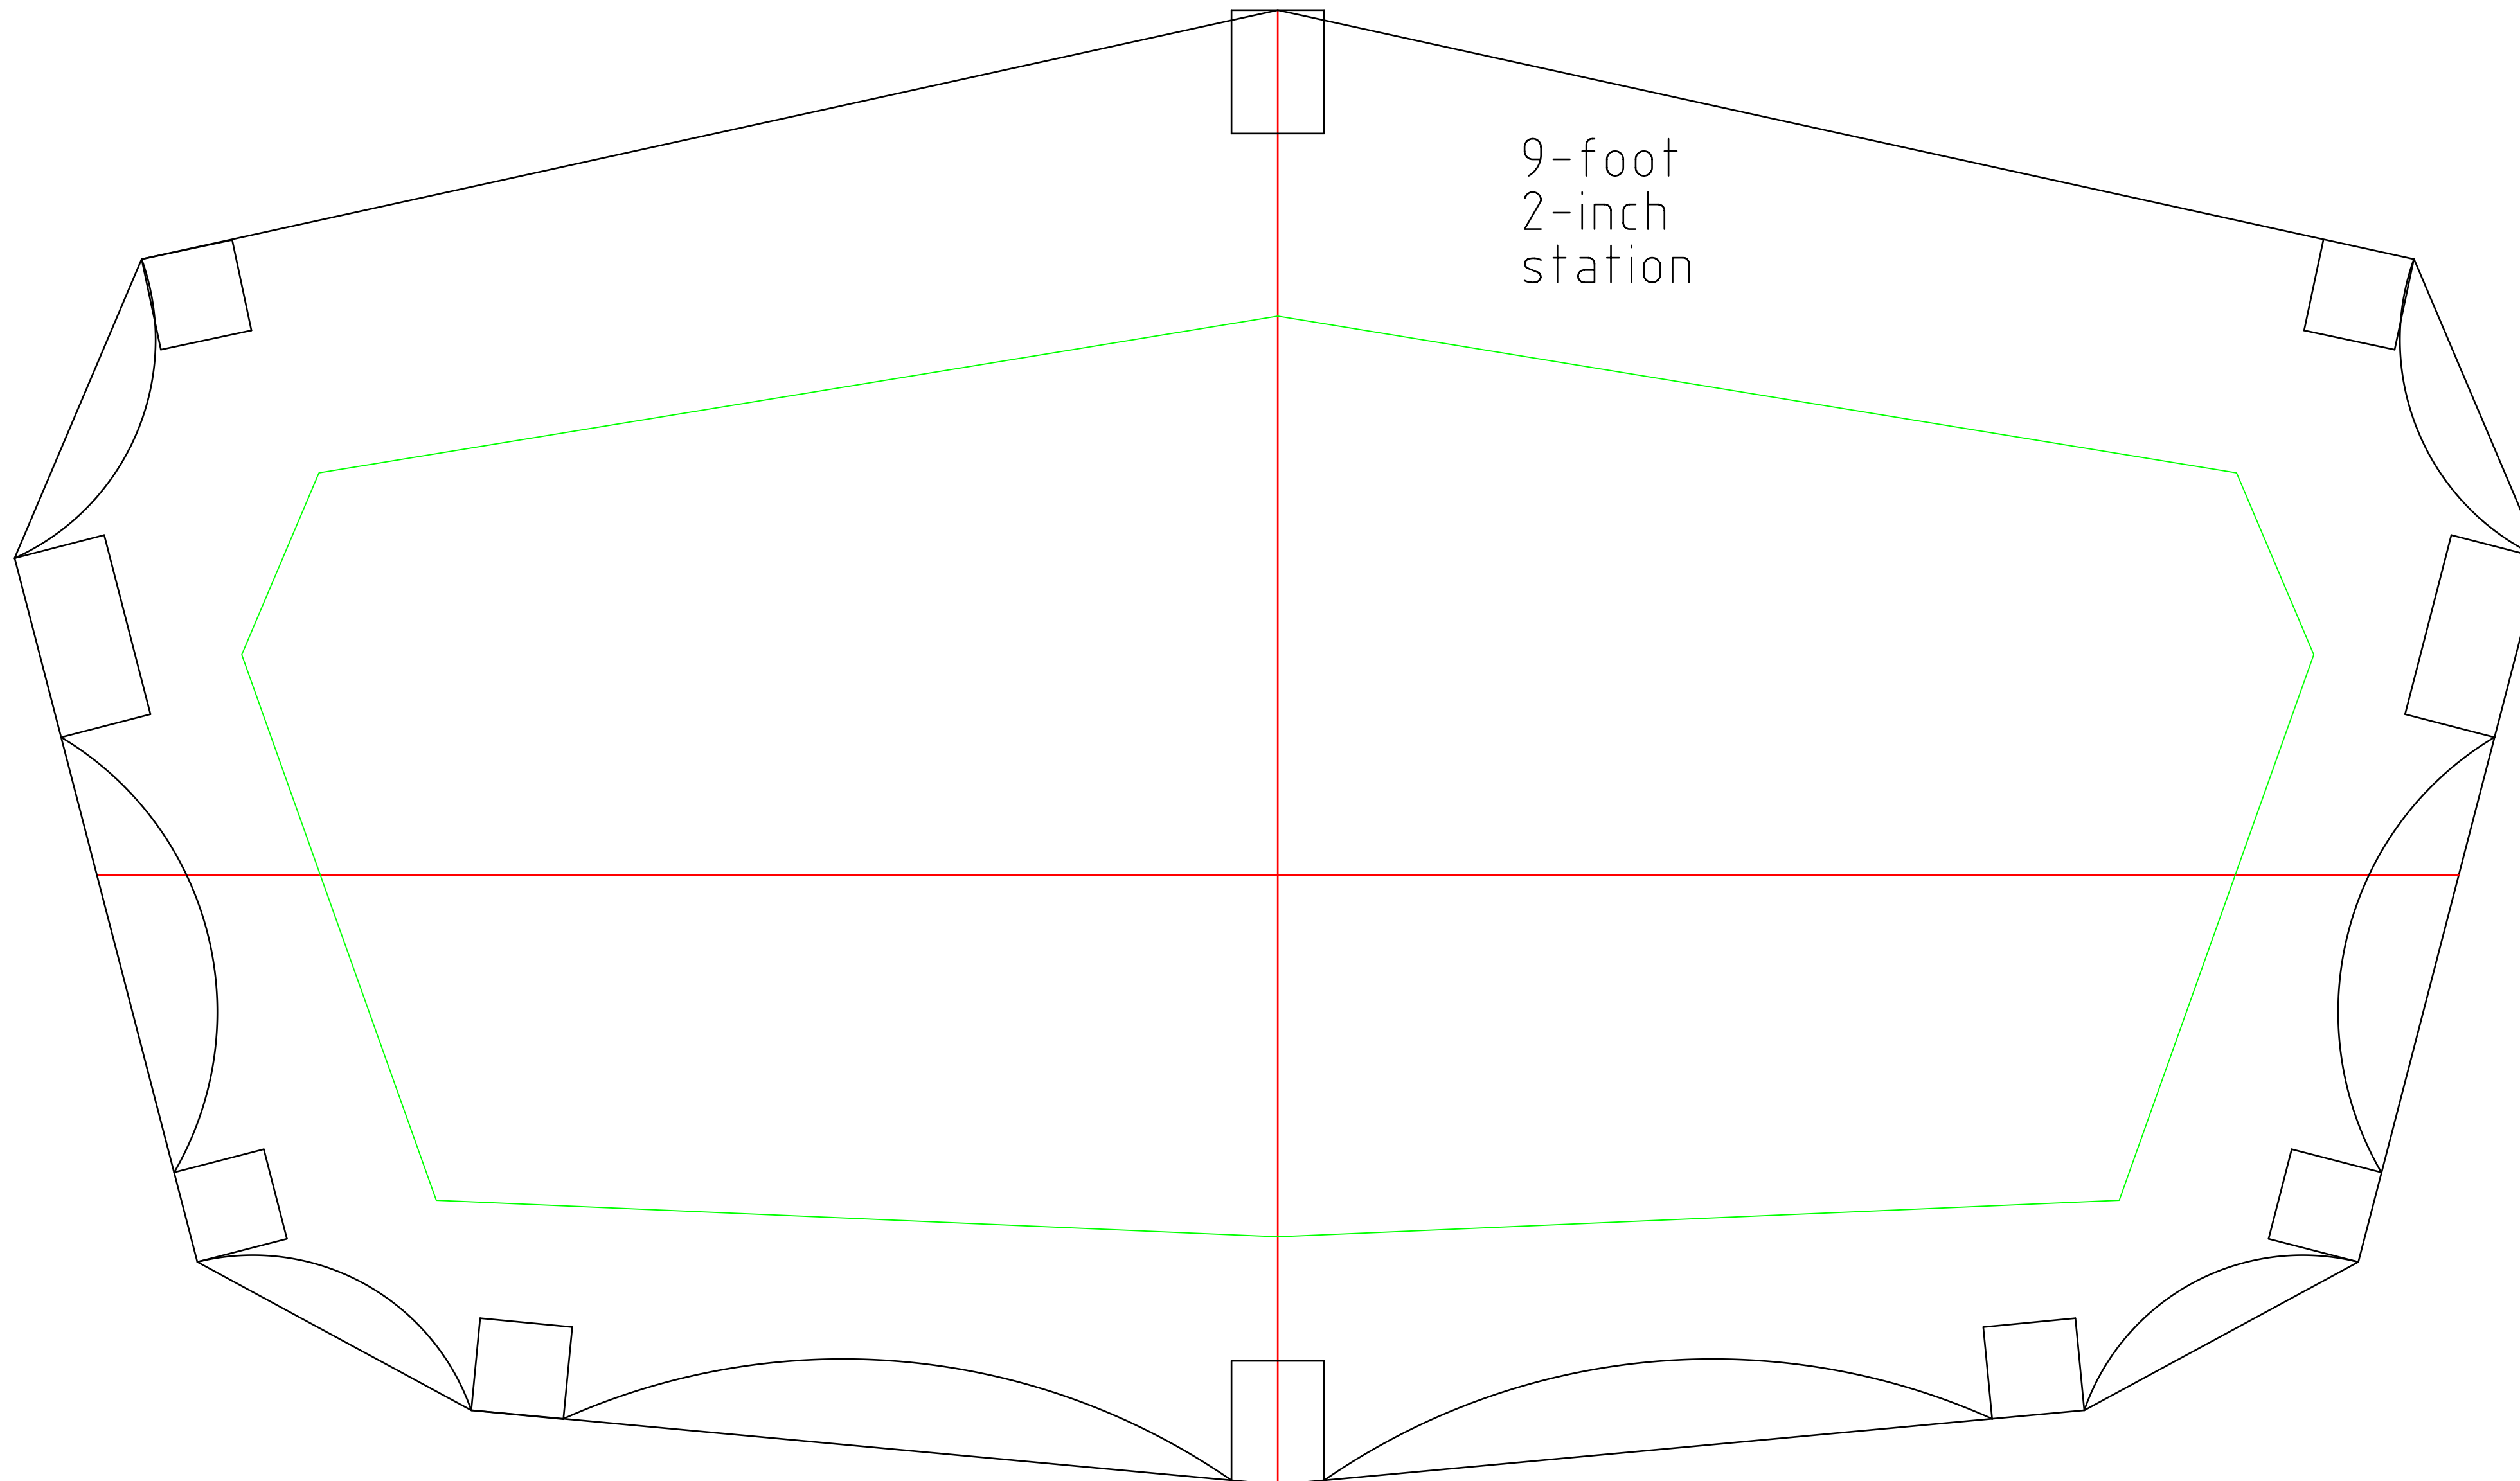

Siskiwit Bay MC - SOF

Plan Station Locations

- Distances from the stern.
- Station 1: 2 feet
- Station 2: 4 feet, 4 inches
- Station 3: 6 feet, 8 inches
- Station 4: 9 feet, 2 inches
- Station 5: 12 feet
- Station 6: 14 feet, 6 inches

Stern Stem

Keel fits into stem.

Bow Stem

Keel fits into stem.