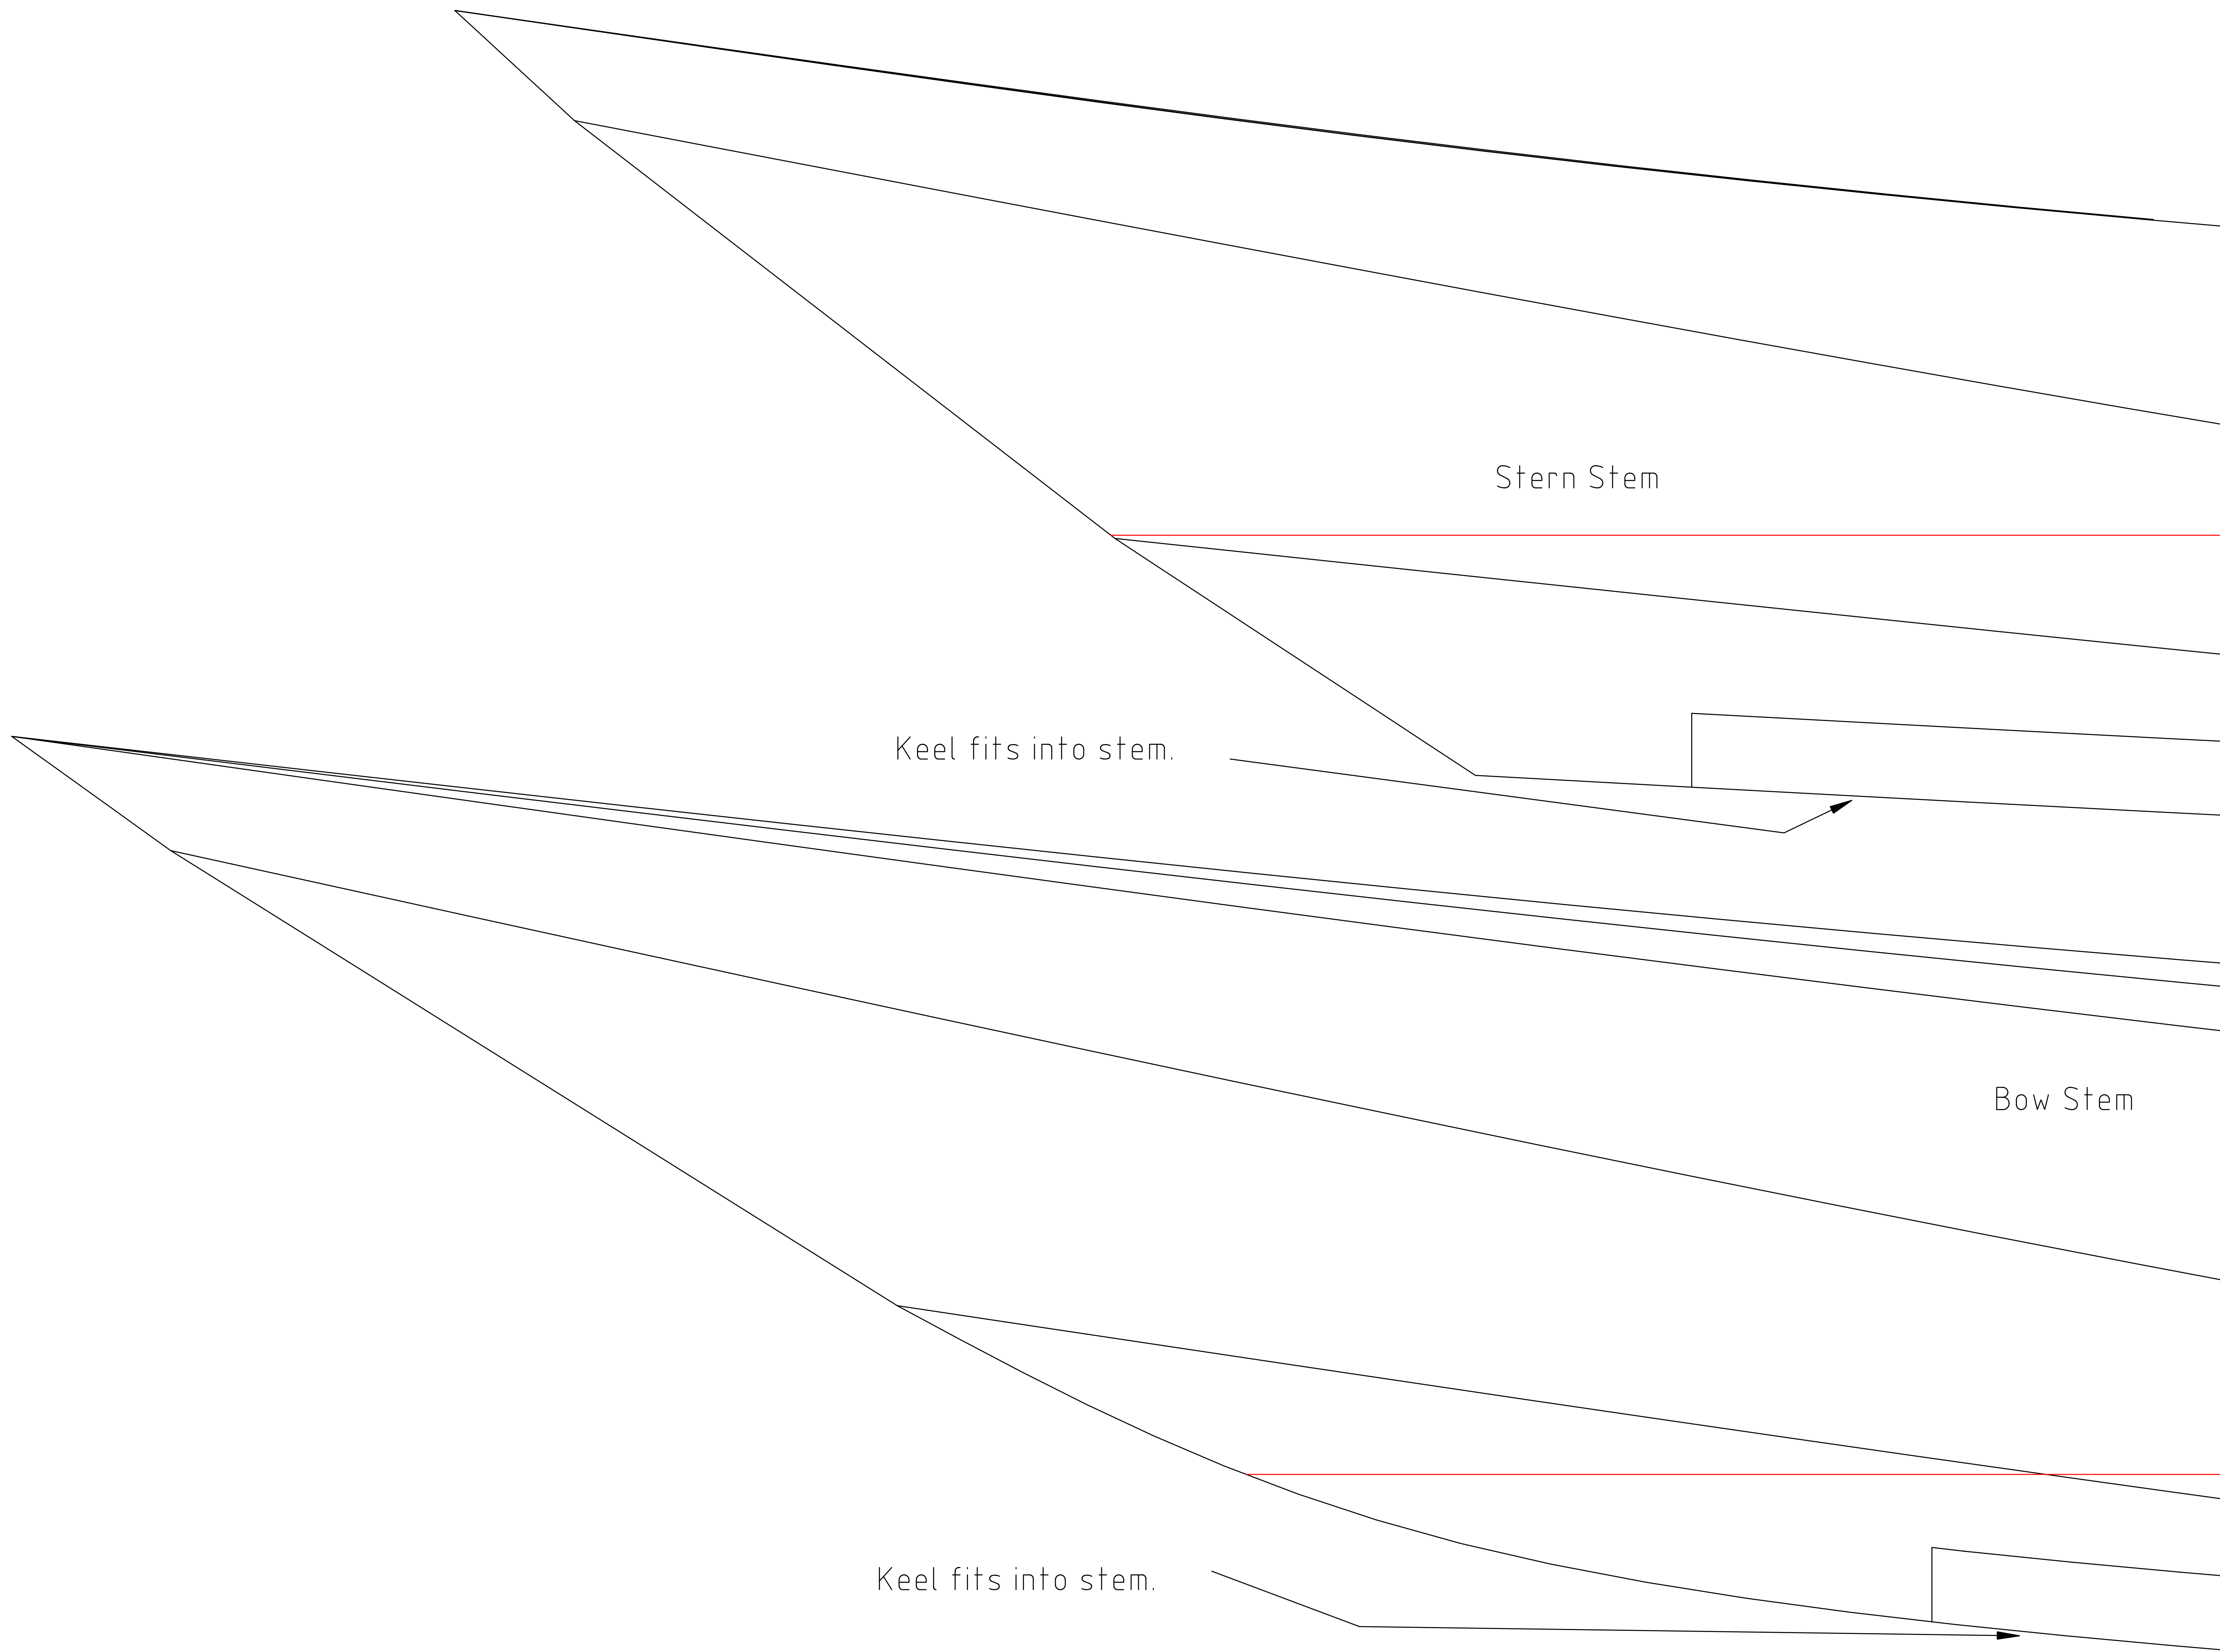

Siskiwit Bay MC - SOF

Plan Station Locations

- Distances from the stern.
- Station 1: 2 feet
- Station 2: 4 feet, 4 inches
- Station 3: 6 feet, 8 inches
- Station 4: 9 feet, 2 inches
- Station 5: 12 feet
- Station 6: 14 feet, 6 inches

Stern Stem

Keel fits into stem.

Bow Stem

Keel fits into stem.