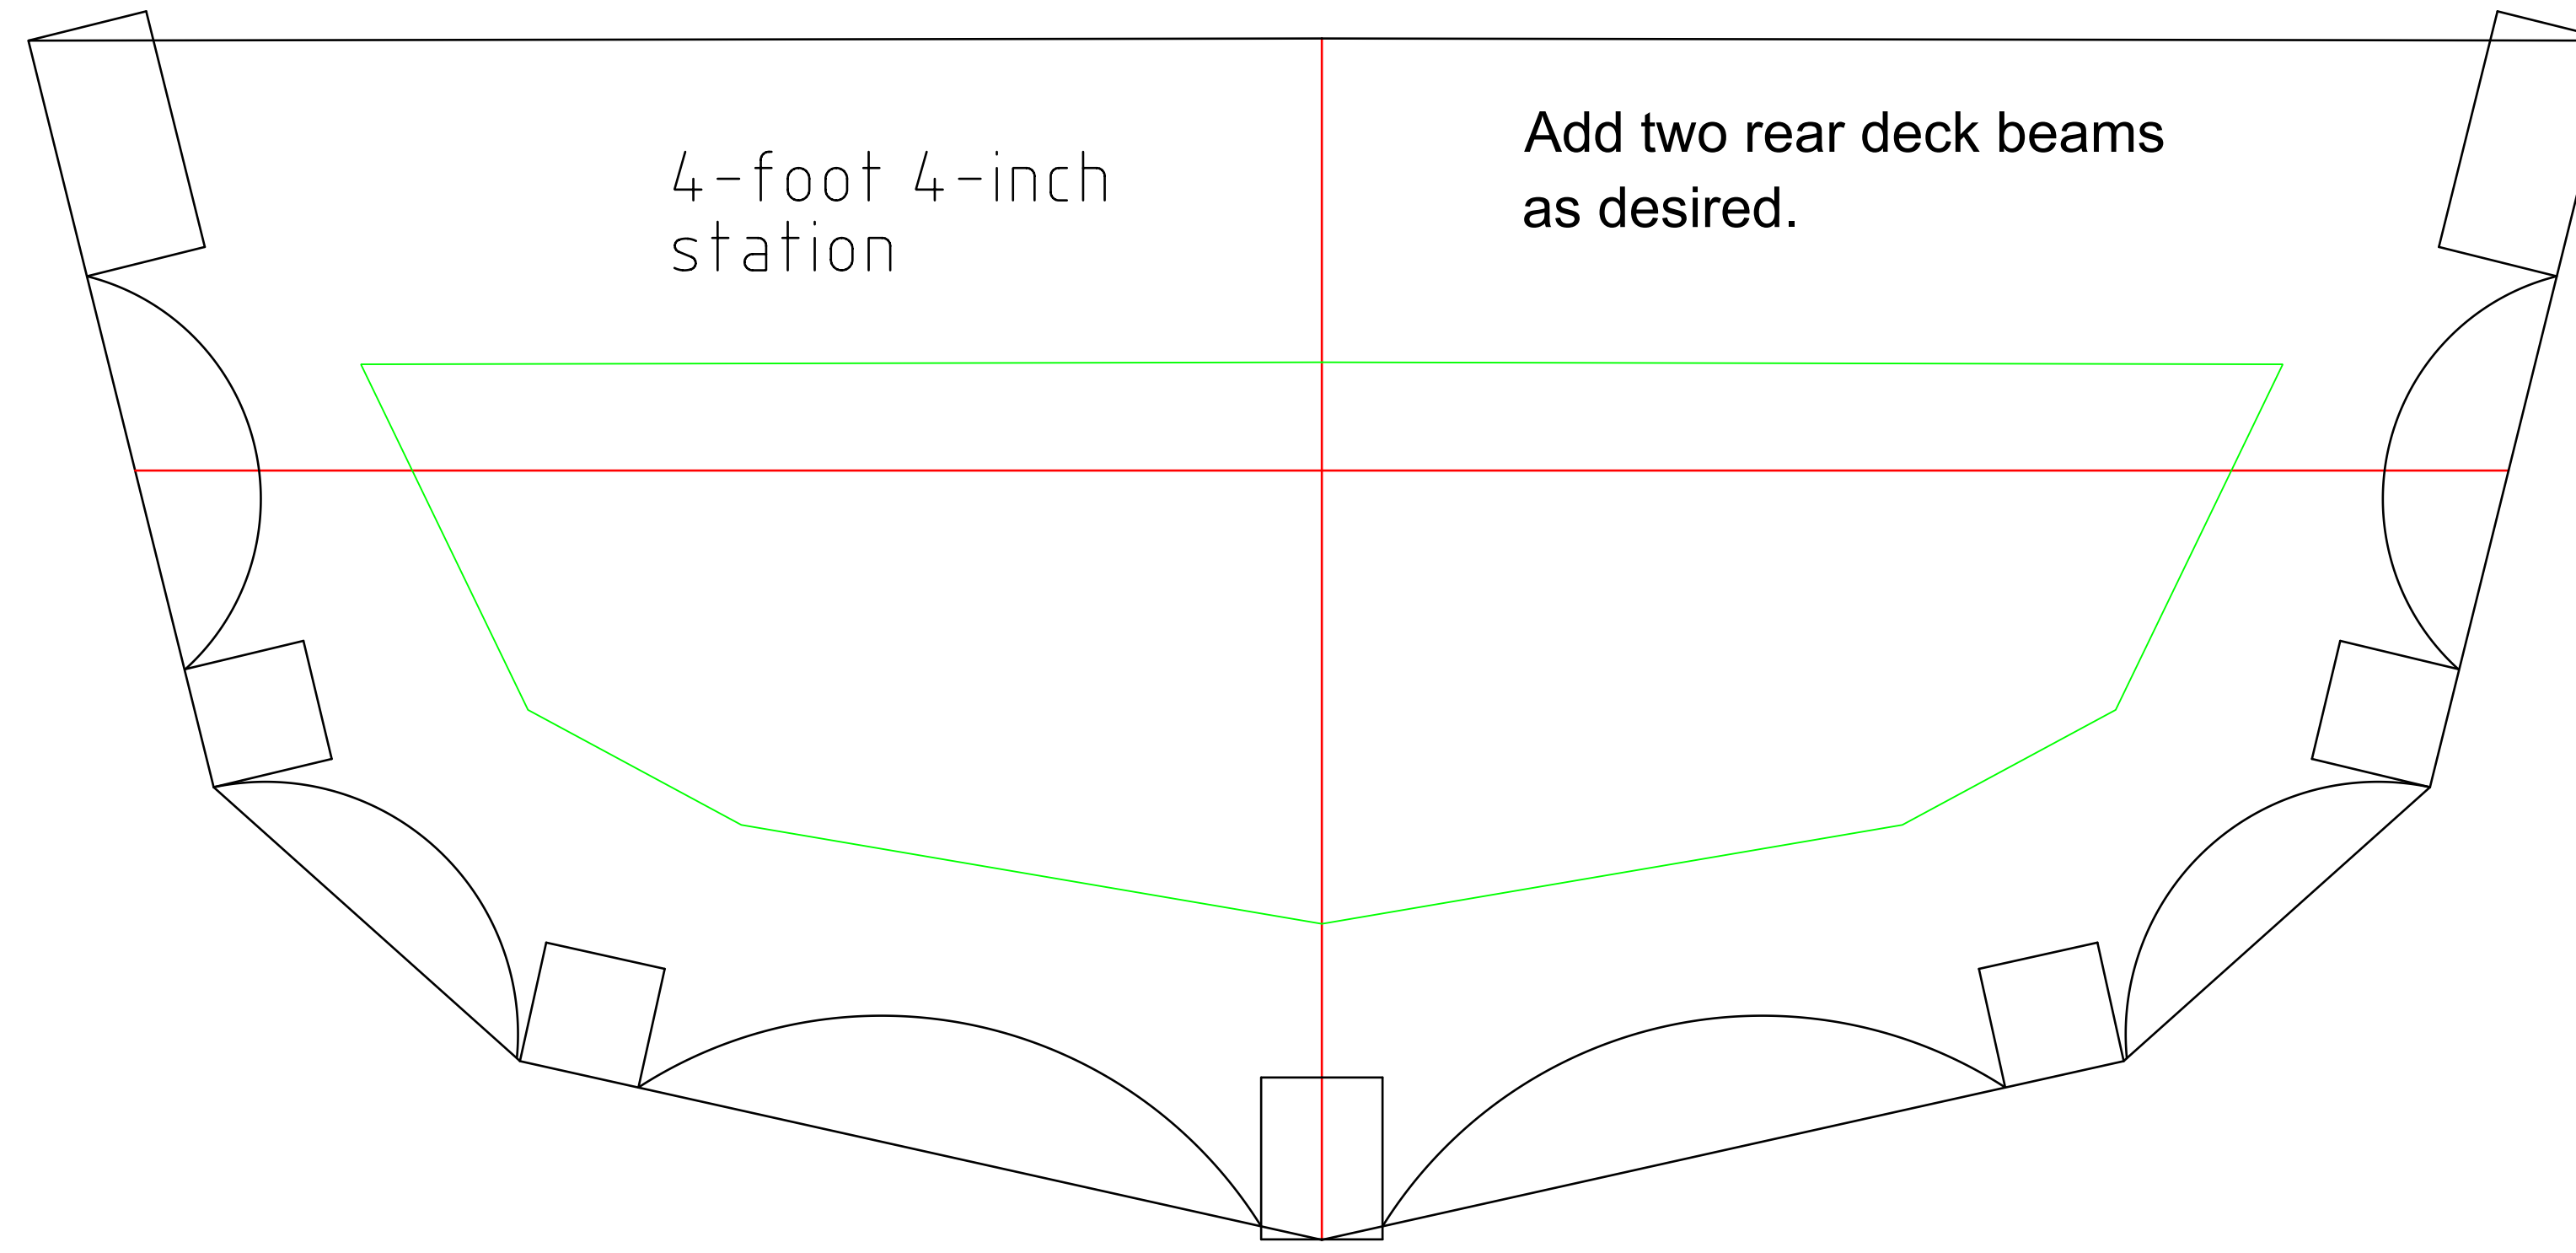

Siskiwit Bay MC - SOF

Plan Station Locations

- Distances from the stern.
- Station 1: 2 feet
- Station 2: 4 feet, 4 inches
- Station 3: 6 feet, 8 inches
- Station 4: 9 feet, 2 inches
- Station 5: 12 feet
- Station 6: 14 feet, 6 inches

Stern Stem

Keel fits into stem.

Bow Stem

Keel fits into stem.