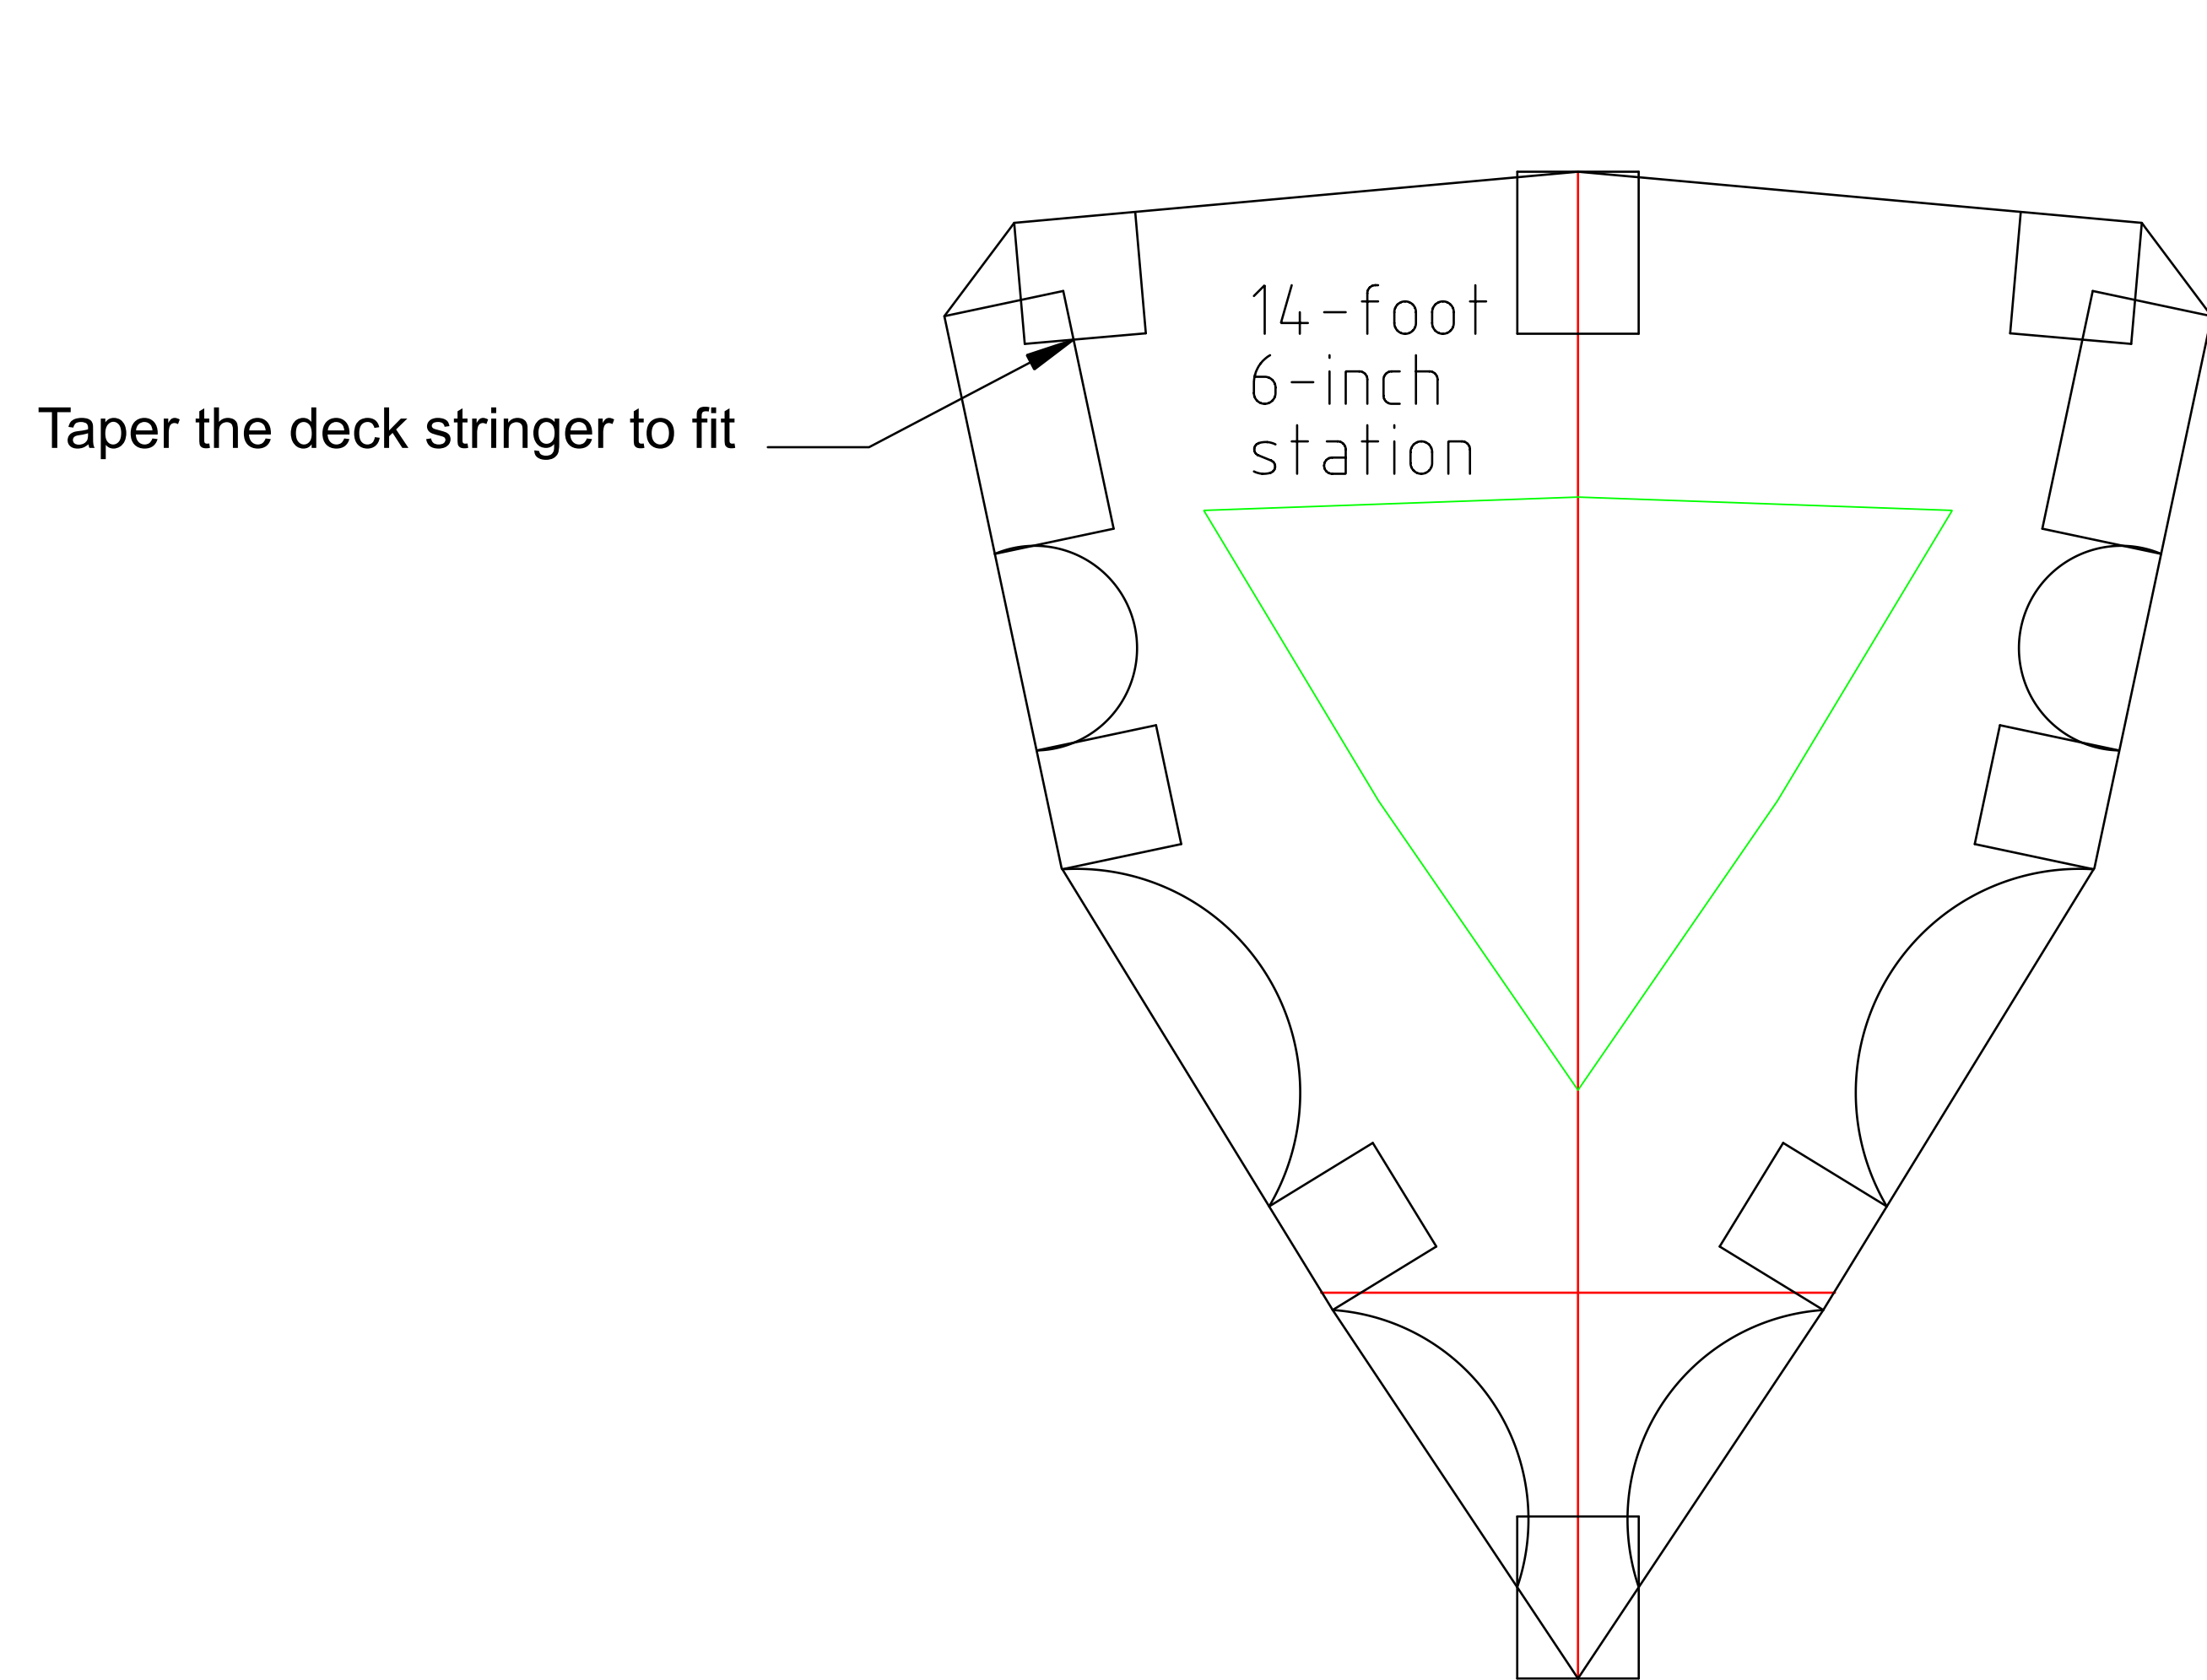

Siskiwit Bay MC - SOF

Plan Station Locations

- Distances from the stern.
- Station 1: 2 feet
- Station 2: 4 feet, 4 inches
- Station 3: 6 feet, 8 inches
- Station 4: 9 feet, 2 inches
- Station 5: 12 feet
- Station 6: 14 feet, 6 inches

Stern Stem

Keel fits into stem.

Bow Stem

Keel fits into stem.