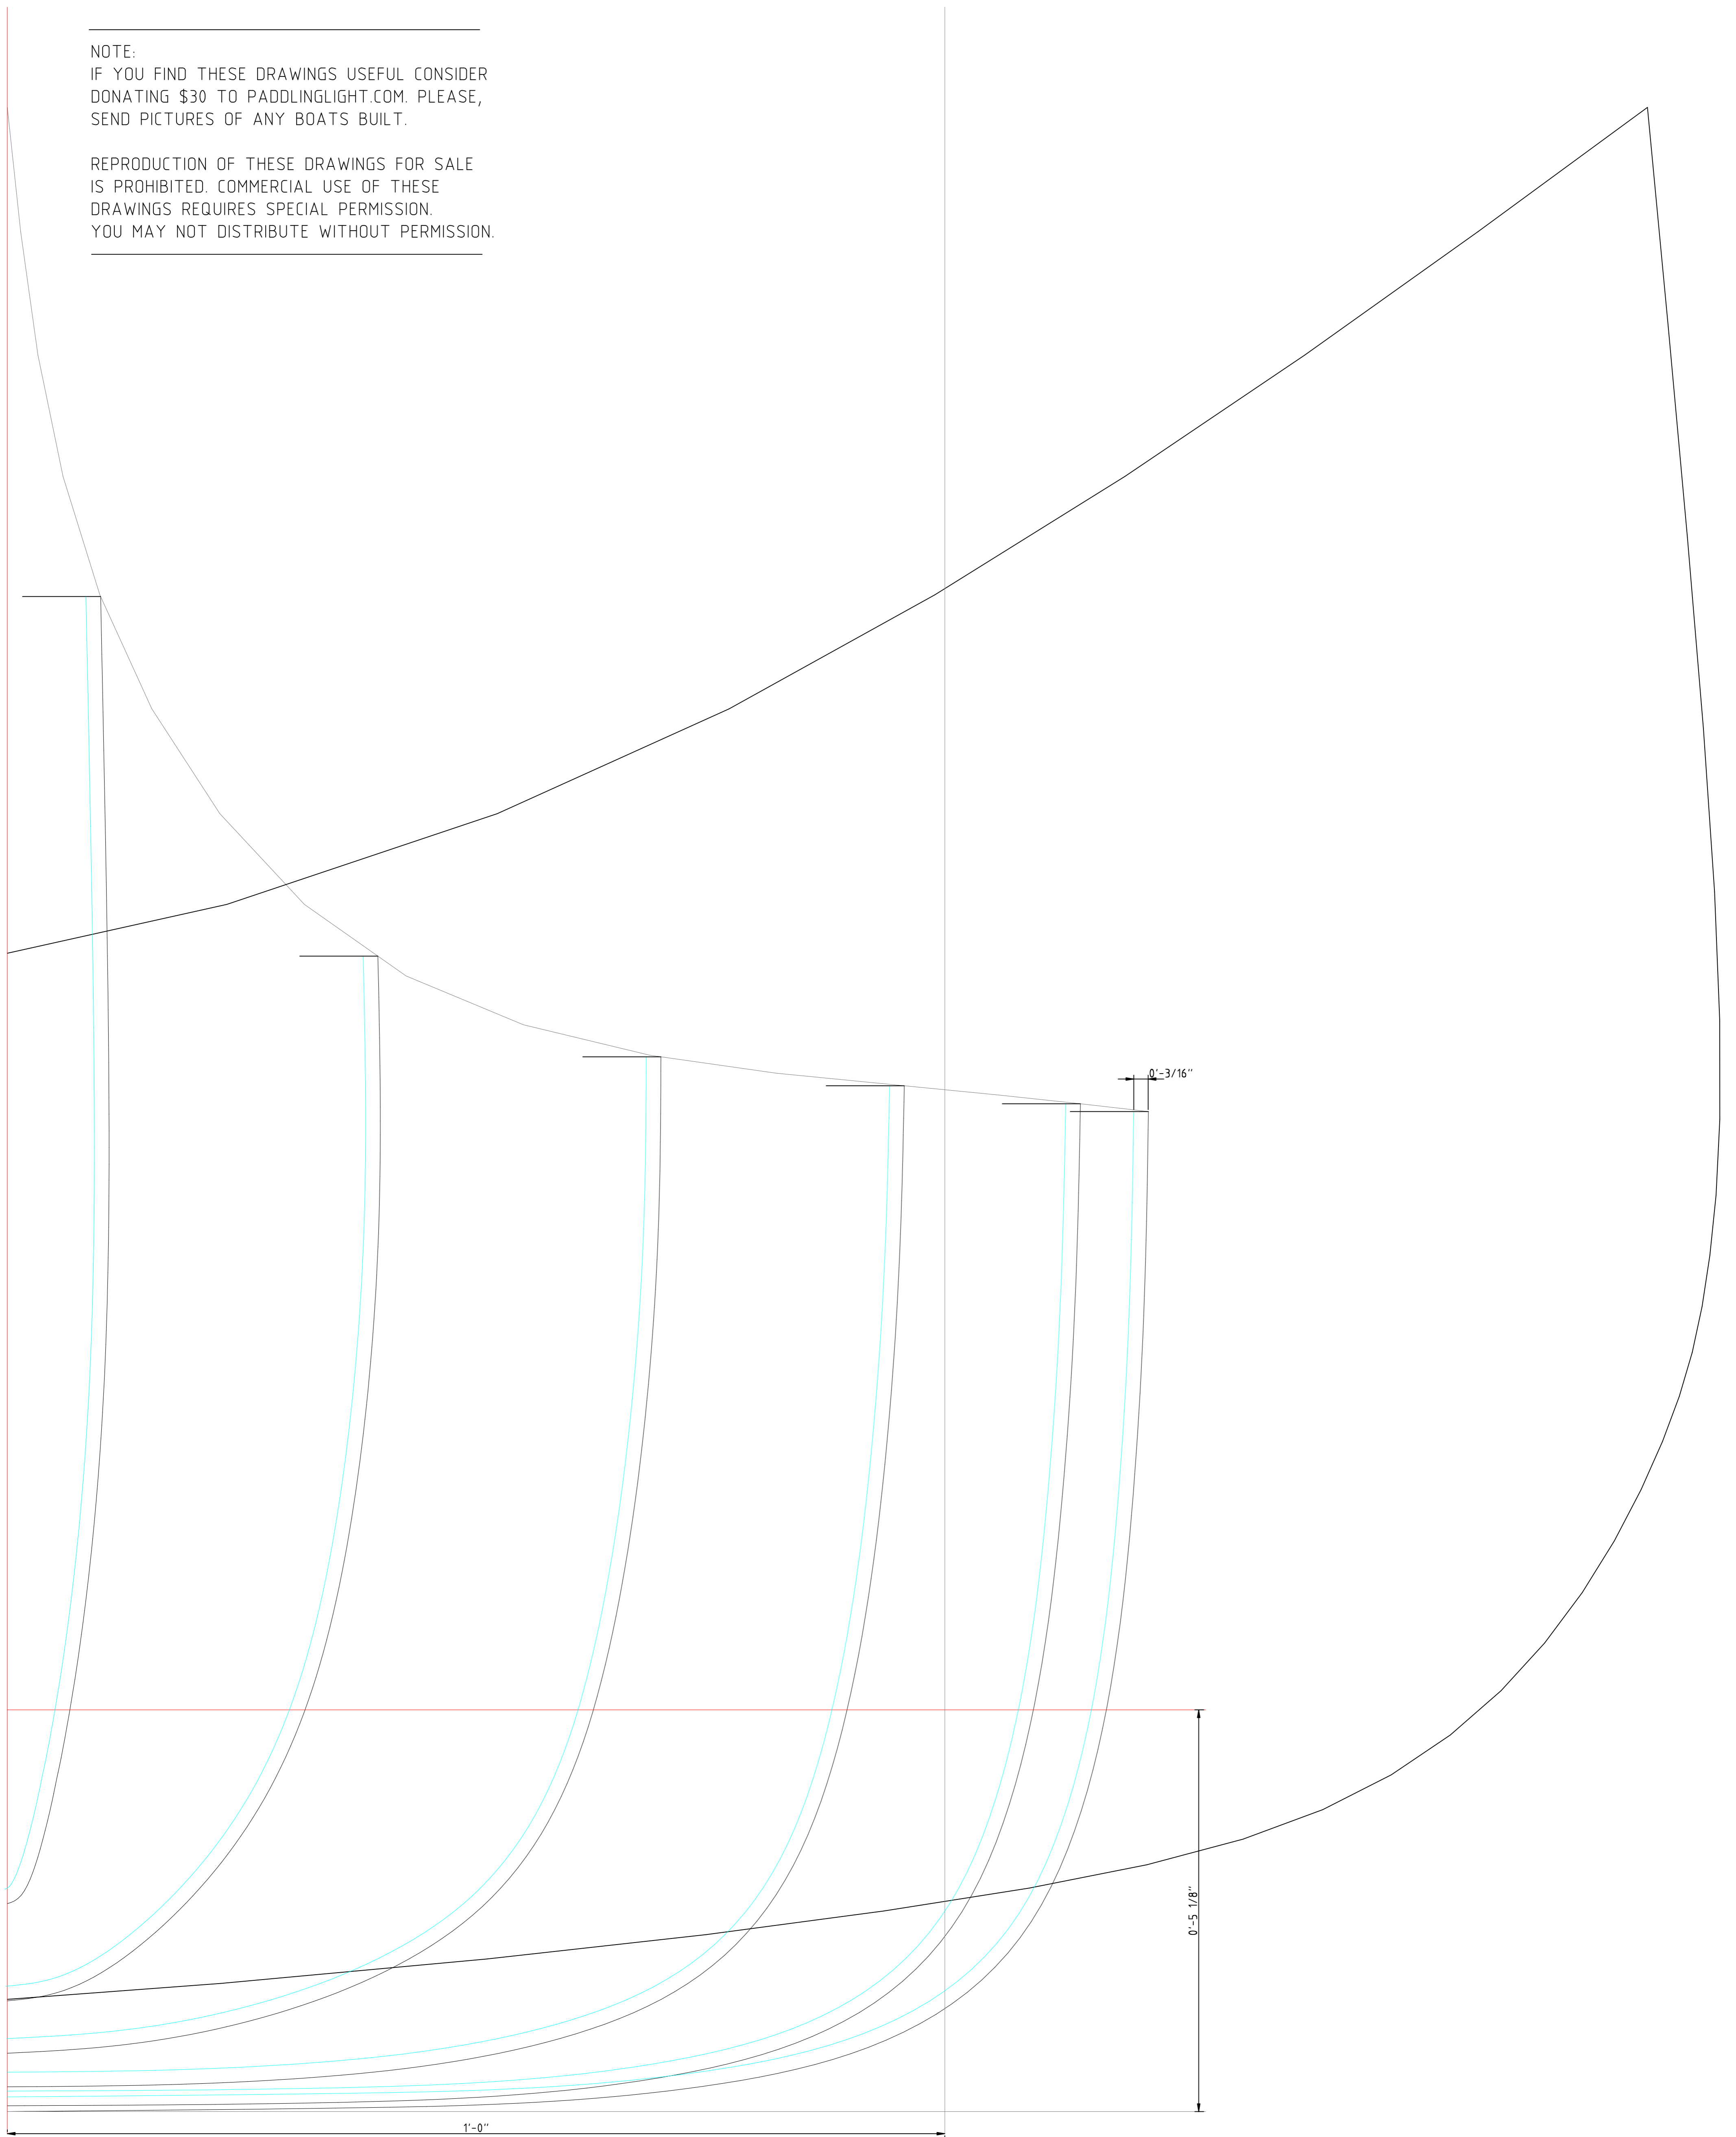

## Têtes de Boule Hunting Canoe

Têtes de Boule Hunting canoe, 2-fathom  
 Figure 104 in the Bark Canoes and Skin Boats  
 of North America.

Drawn by Bryan Hansel (www.paddlinglight.com)  
 Copyright © 2011 Bryan Hansel

Scale: 1:1 Full Sized

Drawing Date  
 1/14/2011

Station Interval...1'  
 Strip Size...3/16"

Length over all.....11 feet 8 inches  
 Design beam.....29 inches  
 Design draft.....5 inches  
 Displacement.....302 lbs.  
 Length of waterline.....11 feet 2 inches  
 Wetted surface area.....18.3 feet<sup>2</sup>